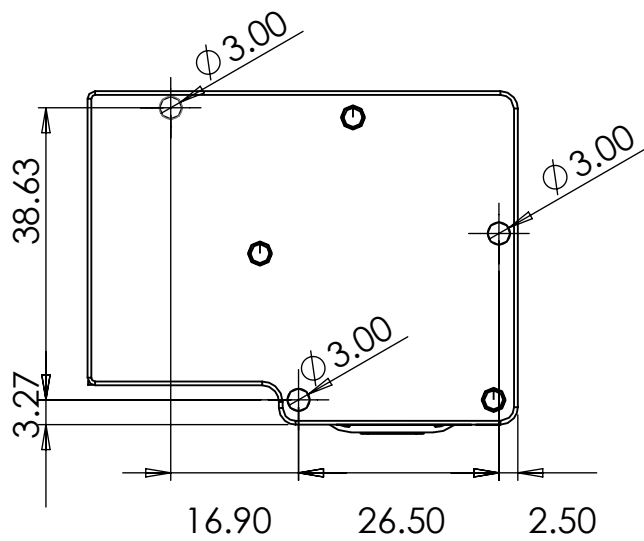

VESC EDU MOUNTING HOLES

A4 SCALE 1:1
ALL MEASUREMENTS IN MM