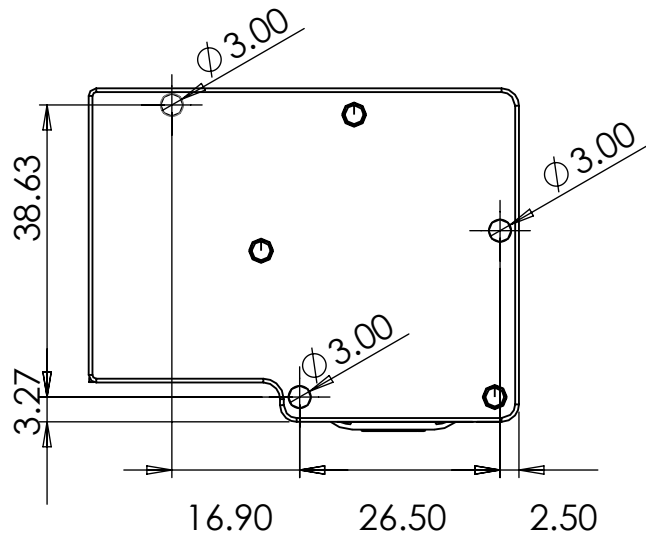

VESC EDU MOUNTING HOLES

A4 SCALE 1:1
ALL MEASUREMENTS IN MM