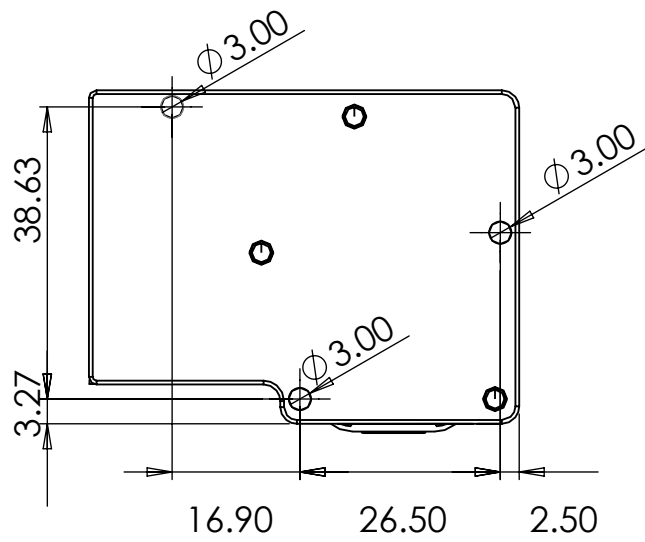

VESC EDU MOUNTING HOLES

A4 SCALE 1:1
ALL MEASUREMENTS IN MM